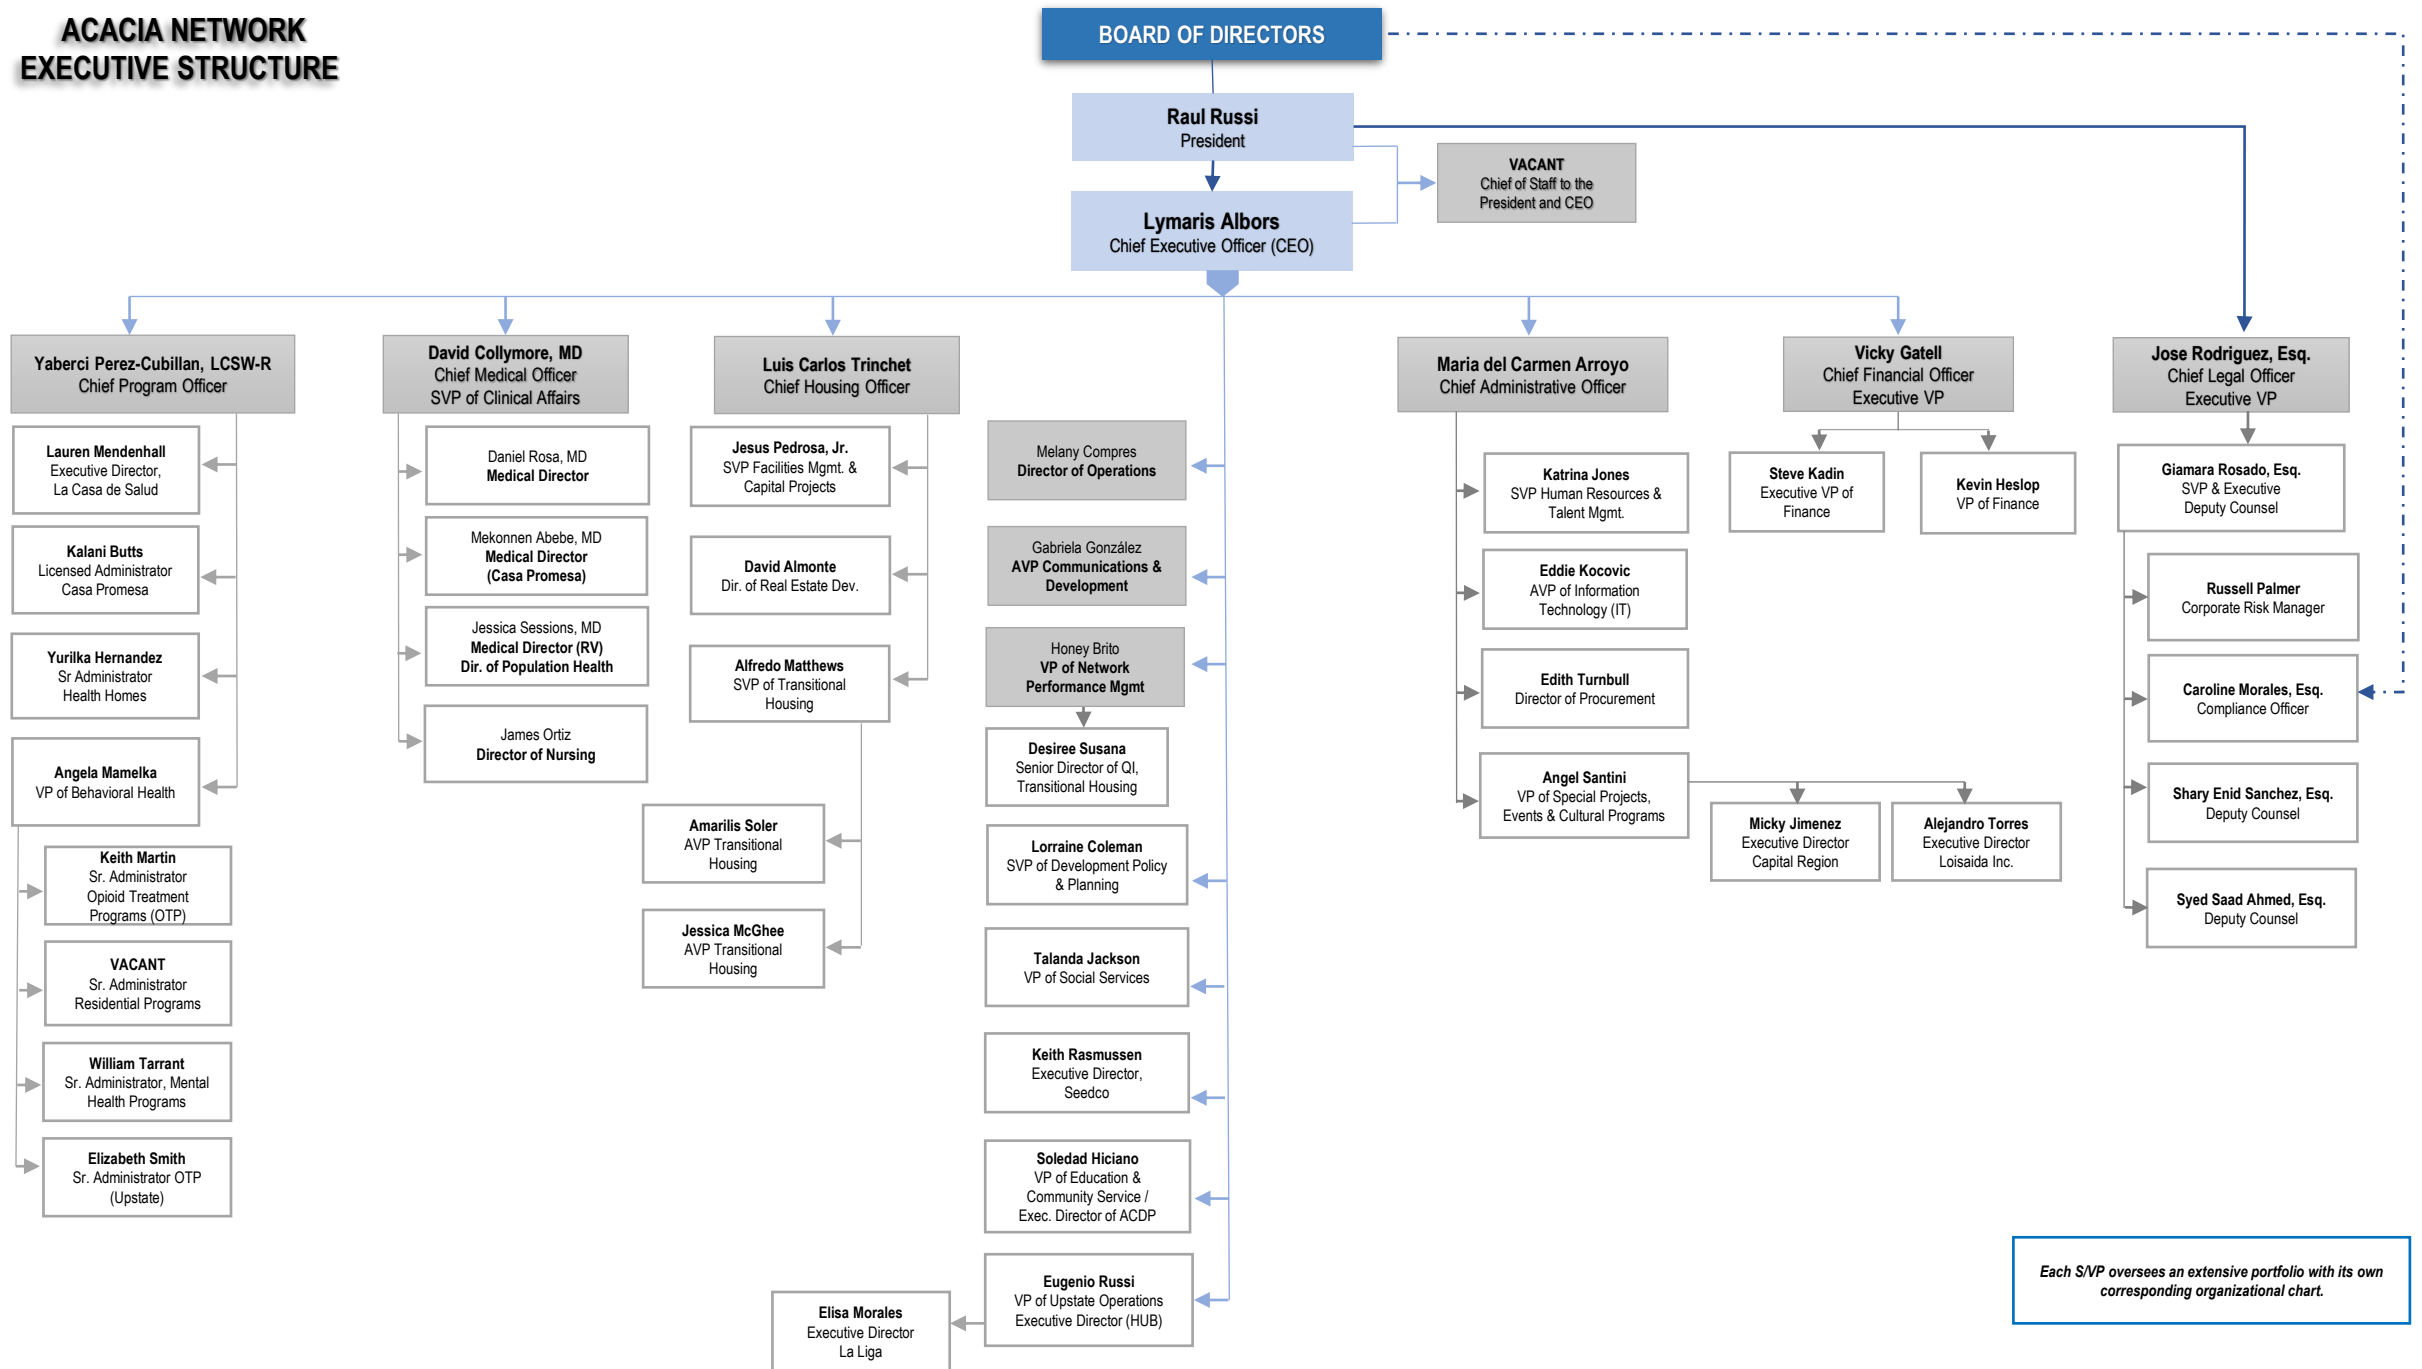

ACACIA NETWORK EXECUTIVE STRUCTURE

Each SVP oversees an extensive portfolio with its own corresponding organizational chart.