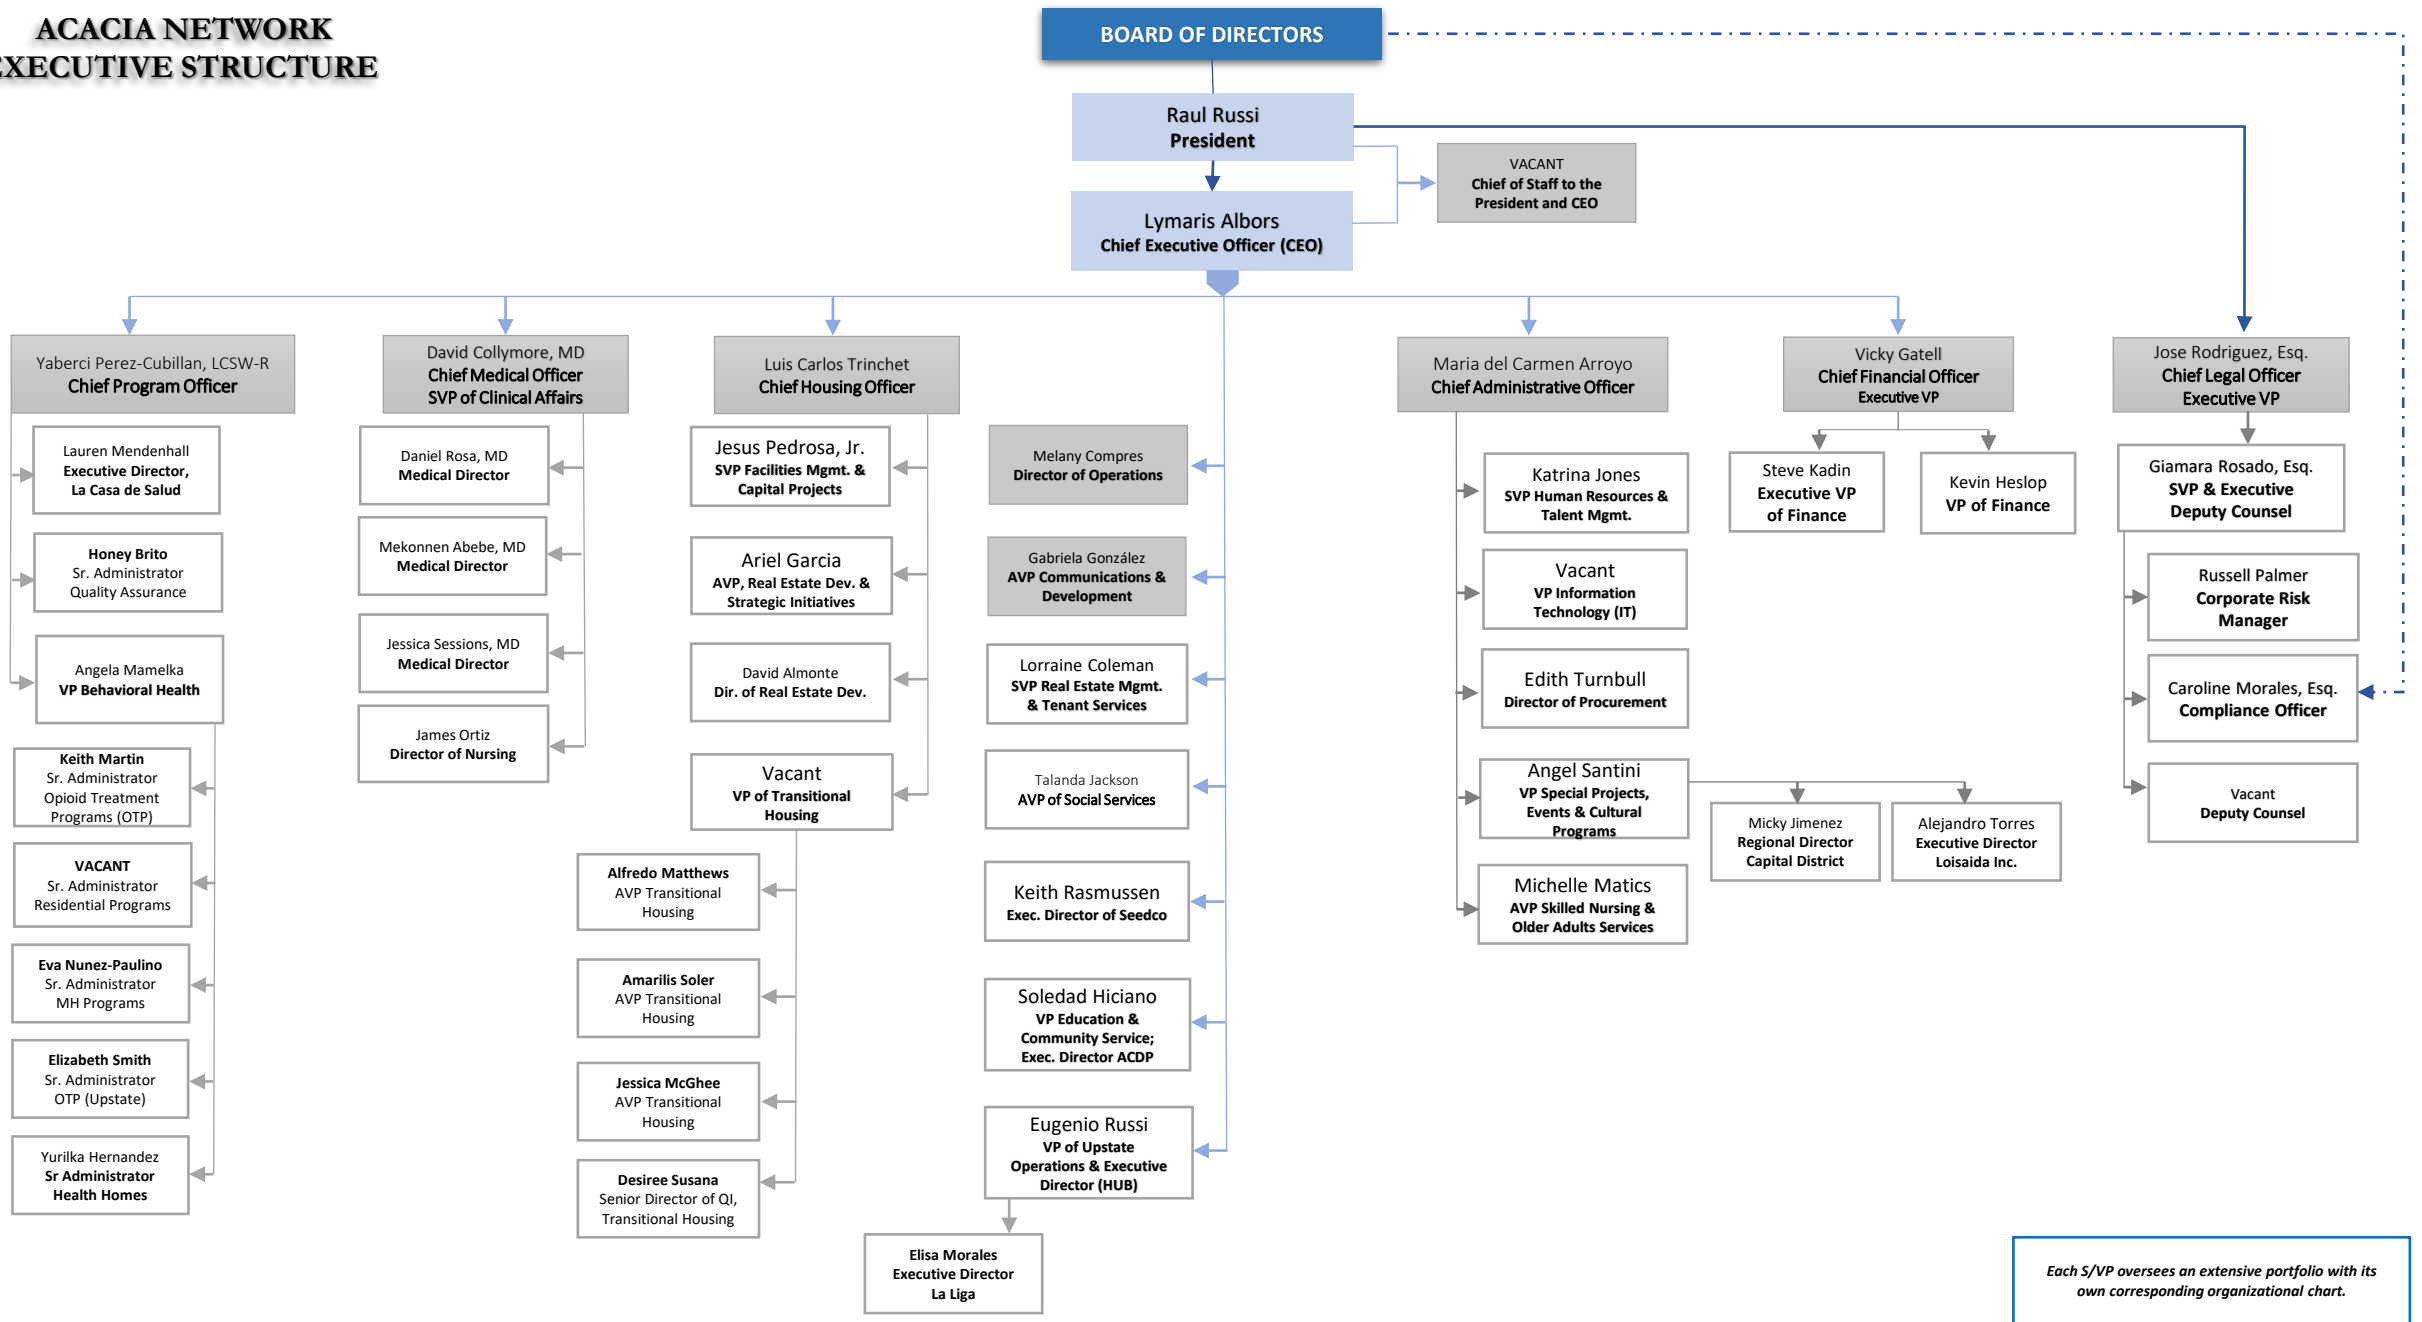

ACACIA NETWORK EXECUTIVE STRUCTURE

Each S/VP oversees an extensive portfolio with its own corresponding organizational chart.